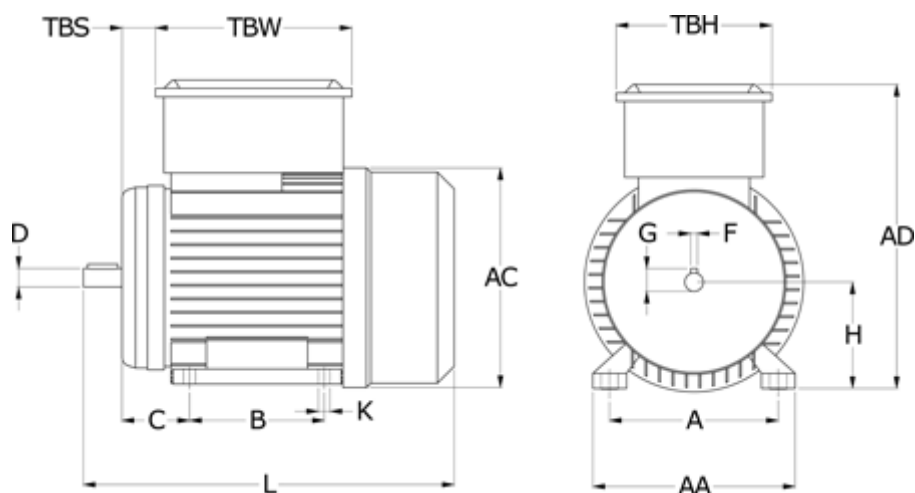

Data Sheet

Article number: 25012462109

Description: Kleedrive MY631-4 0.12kw 1400 rpm
1x230V 50HZ IP55 B3

Measures

A = 100	F = 4
AA = 120	G = 8.5
AC = 130	H = 63
AD = 181	K = 7x10
B = 80	L = 220
C = 40	TBH = 92
D = 11	TBS = 20.25
E = 23	TBW = 116